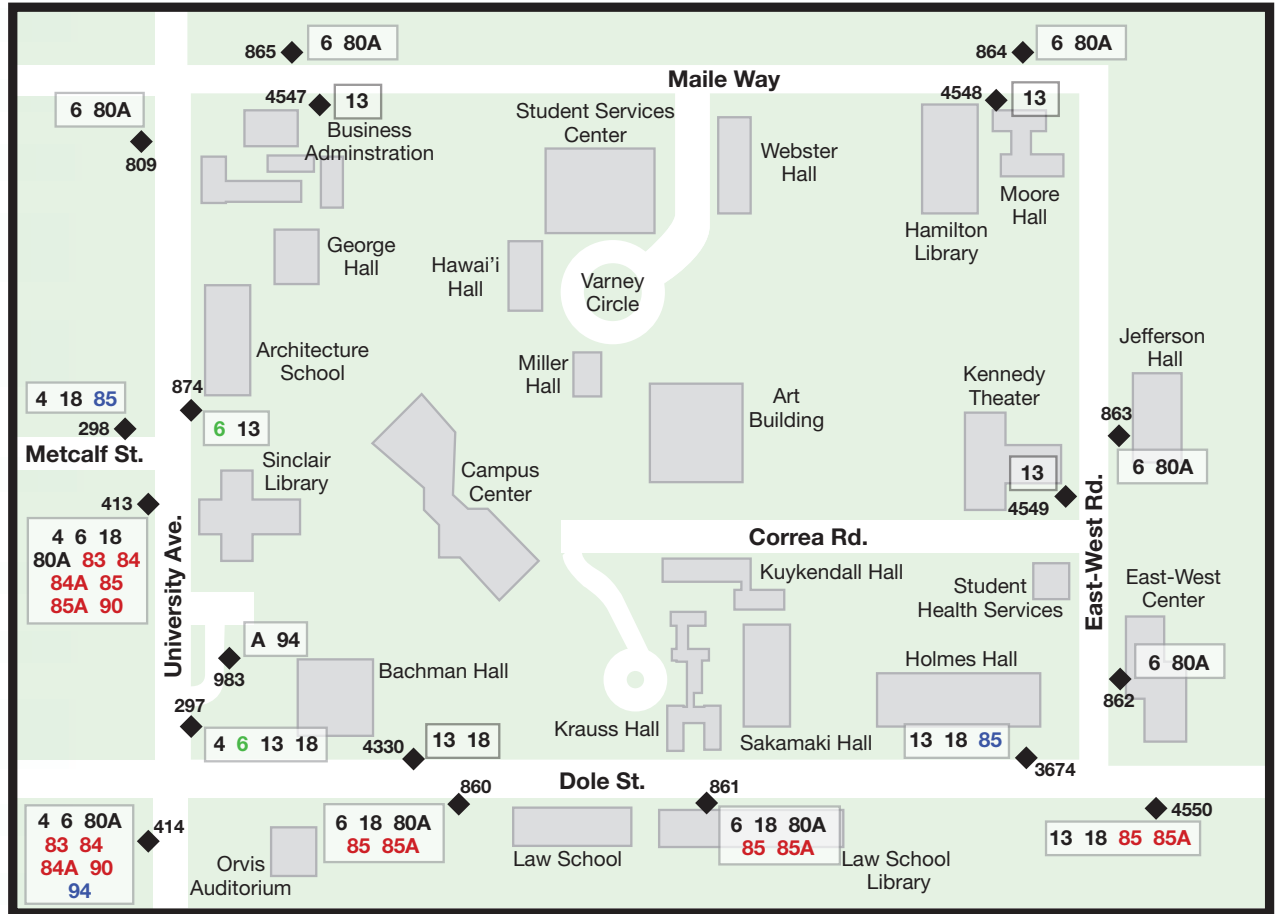

UNIVERSITY OF HAWAII AT MANOA BUS STOPS

- 415 – Bus Stop with HEA Location Number
- P.M. Service Only
- A.M. Drop-off Only
- Mon. - Fri. No Service from 7:00 a.m. - 6:30 p.m.
  Sat./Holiday - No Service from 9:00 a.m. - 6:30 p.m. (Bus services on Campus at these times)
  Sun. - All Day Service