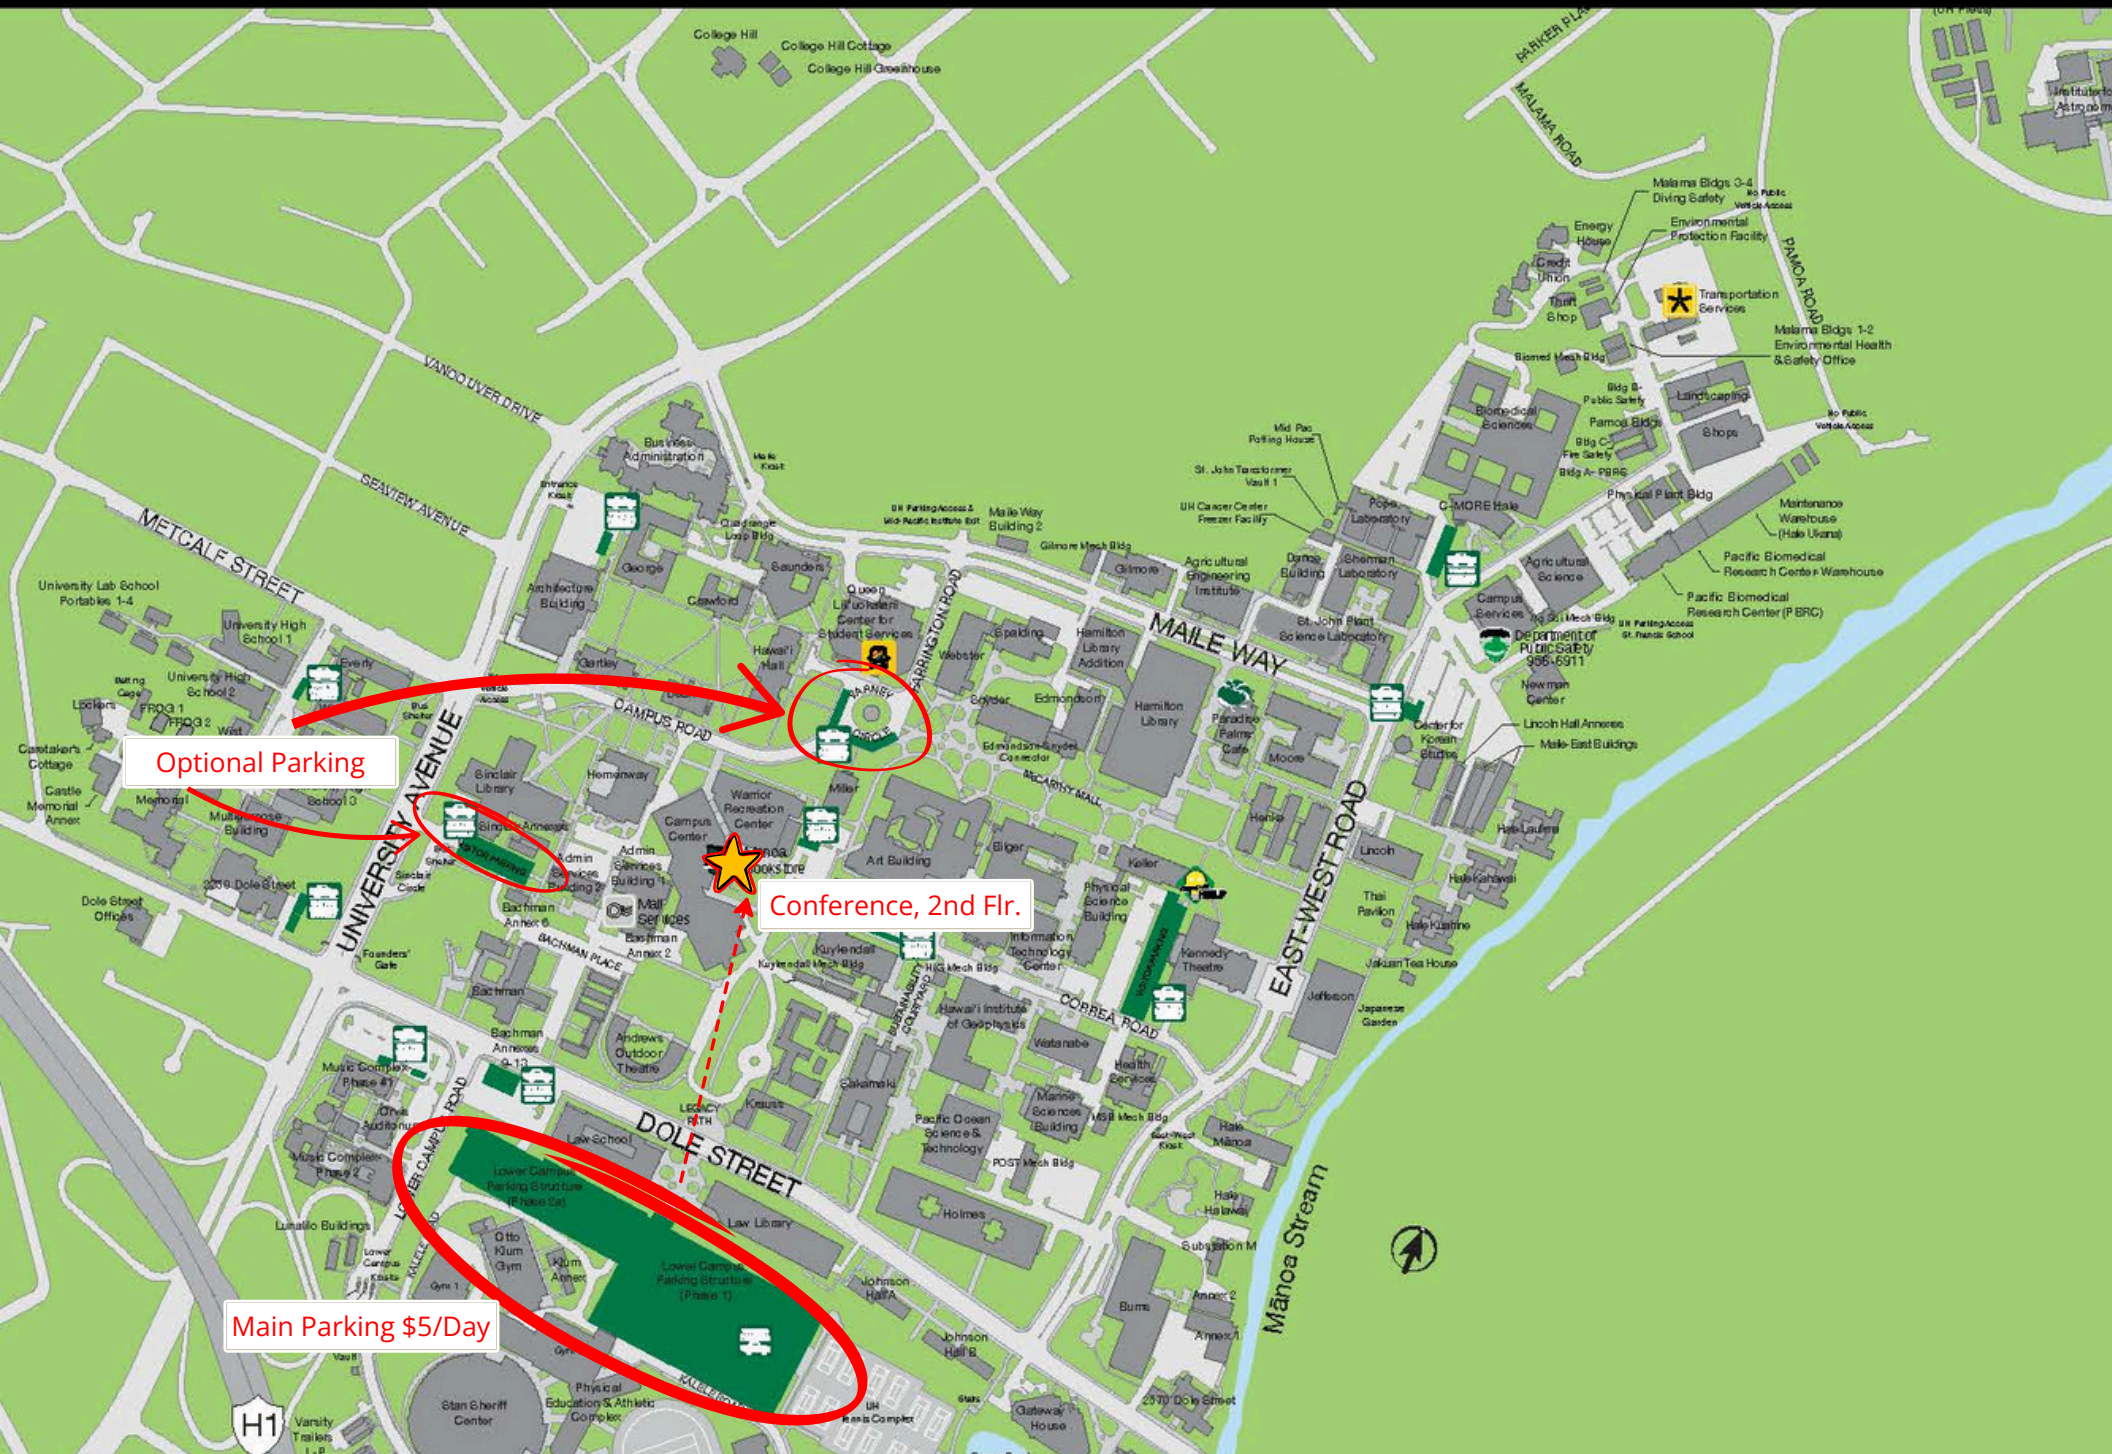

CAMPUS MAP

Optional Parking

Conference, 2nd Fl.

Main Parking \$5/Day

How to get to UH on TheBus

Aiea	A OR 11/40/42/53/54/62 to King/Punchbowl > A/4/13
Ala Moana Center	6 Woodlawn/18 on Kona OR A/13 on Kapiolani
Downtown	A/4/6/13
Ewa/Ewa Beach	E/42/91/101 to King/Punchbowl > A/4/13
Hawaii Kai	80A OR 1/1L to King/University > A/4/6 on University
Kahala	24 OR 1/1L to King/University > A/4/6 on University
Kailua	85 OR 56/57/57A to Bishop > A/4 on King, 6 on Bishop, 13 on Hotel
Kaimuki	1/1L to King/University > A/4/6 on University
Kakaako	6 on Queen OR 55/56/57/57A to Ala Moana Center > 6 on Woodlawn/18 on Kona
Kalihi	A OR C/1/1L/2/2L/9/40/42/43/52/62 to King/Punchbowl > A/4/13
Kalihi Valley	7 to Kalihi/King > A on King
Kaneohe	85/85A OR 55/65/88/88A to Bishop > A/4 on King, 6 on Bishop, 13 on Hotel
Kapahulu	13/24 (24 changes to 18 at Kapahulu/Olu)
Kapolei	94 OR C/40/102 to King/Punchbowl > A/4/13
KCC	24 (changes to 18 at Kapahulu/Olu)
Liliha	13 OR 2 to King/Punchbowl > A/4/13
Makakilo	92 to King/Punchbowl > A/4/13 OR 411/412/414 to Kapolei Transit Center > C/40 to King/Punchbowl > A/4/13
Makiki	4/18
Manoa	6 OR 5 to Oahu/East Manoa > 6
Mililani	84/84A OR 52/62/98/98A to King/Punchbowl > A/4/13
Moiiliili	A/4/6
North Shore	52/55/88A to Bishop > A/4 on King, 6 on Bishop, 13 on Hotel
Nuuanu	4
Palolo	9S to Waialae/9th > 1/1L to King/University > A/4/6
Pauoa	6
Pawaa	6 OR 1 to King/University > A/4/6 on University
Pearl City	A/90 OR 40/42/53/54/62 to King/Punchbowl > A/4/13
Salt Lake	32 to Kalihi Transit Center > A OR 3 to King/Punchbowl > A/4/13
Wahiawa	52/62/83/98/98A to King/Punchbowl > A/4/13
Waianae Coast	40/93/C to King/Punchbowl > A/4/13
Waikiki	13
Waimanalo	57/89 to Bishop > A/4 on King, 6 on Bishop, 13 on Hotel
Waipahu	A OR E/40/42/43/81 to King/Punchbowl > A/4/13