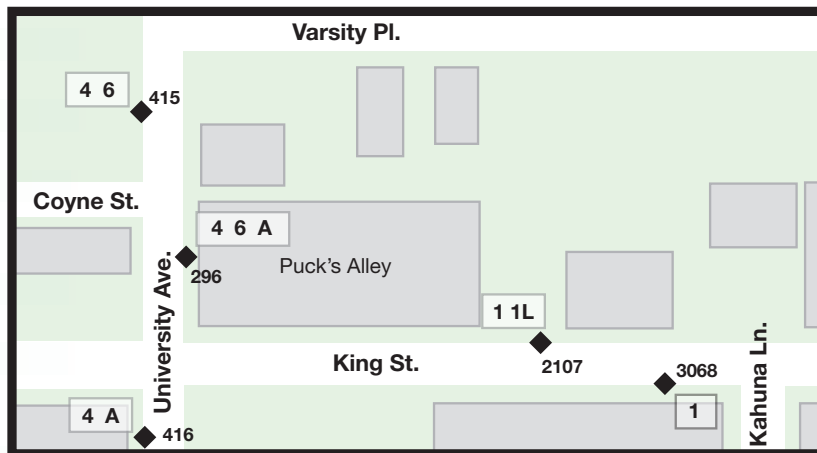

UNIVERSITY OF HAWAII AT MANOA BUS STOPS

- 415 – Bus Stop with HEA Location Number
- P.M. Service Only
- A.M. Drop-off Only
- Mon. - Fri. No Service from 7:00 a.m. - 6:30 p.m.
  Sat./Holiday - No Service from 9:00 a.m. - 6:30 p.m. (Bus services on Campus at these times)
  Sun. - All Day Service